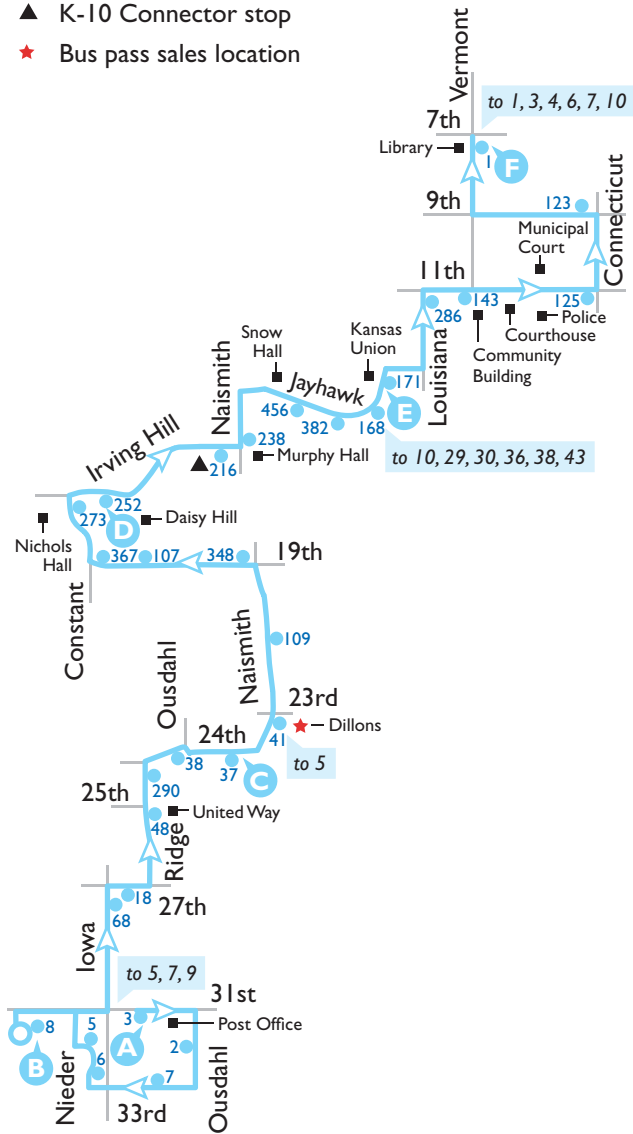

31st & Iowa to KU to Downtown Northbound

- A** Timing point
- Bus stop
- # Bus stop number
- ▲ K-10 Connector stop
- ★ Bus pass sales location

NORTHBOUND

A Fall & Spring Semesters Classes in Session (M-F)

	A	B	C	D	E	F
	31st & Iowa	West 31st St	24th & Naismith	Engel & Irving Hill	Kansas Union	7th & Vermont
AM	6:03	6:13	6:22	6:31	6:41	6:52
	6:33	6:43	6:52	7:01	7:11	7:22
	7:03	7:13	7:22	7:31	7:41	7:52
	7:33	7:43	7:52	8:01	8:11	8:22
	8:03	8:13	8:22	8:31	8:41	8:52
	8:33	8:43	8:52	9:01	9:11	9:22
	9:03	9:13	9:22	9:31	9:41	9:52
	9:33	9:43	9:52	10:01	10:11	10:22
	10:03	10:13	10:22	10:31	10:41	10:52
	10:33	10:43	10:52	11:01	11:11	11:22
11:03	11:13	11:22	11:31	11:41	11:52	
11:33	11:43	11:52	12:01	12:11	12:22	
PM	12:03	12:13	12:22	12:31	12:41	12:52
	12:33	12:43	12:52	1:01	1:11	1:22
	1:03	1:13	1:22	1:31	1:41	1:52
	1:33	1:43	1:52	2:01	2:11	2:22
	2:03	2:13	2:22	2:31	2:41	2:52
	2:33	2:43	2:52	3:01	3:11	3:22
	3:03	3:13	3:22	3:31	3:41	3:52
	3:33	3:43	3:52	4:01	4:11	4:22
	4:03	4:13	4:22	4:31	4:41	4:52
	4:33	4:43	4:52	5:01	5:11	5:22
5:03	5:13	5:22	5:31	5:41	5:52	
5:33	5:43	5:52	6:01	6:11	6:22	
6:03	6:13	6:22	6:31	6:41	6:52	
6:33	6:43	6:52	7:01	7:11	7:22	
7:03	7:13	7:22	7:31	7:41	7:52	

This route operates Monday–Saturday, except holidays: New Year’s Day, Memorial Day, Independence Day, Labor Day, Thanksgiving Day, and Christmas Day. It follows B Schedule on Saturdays, Class Breaks, and Summer Semester.