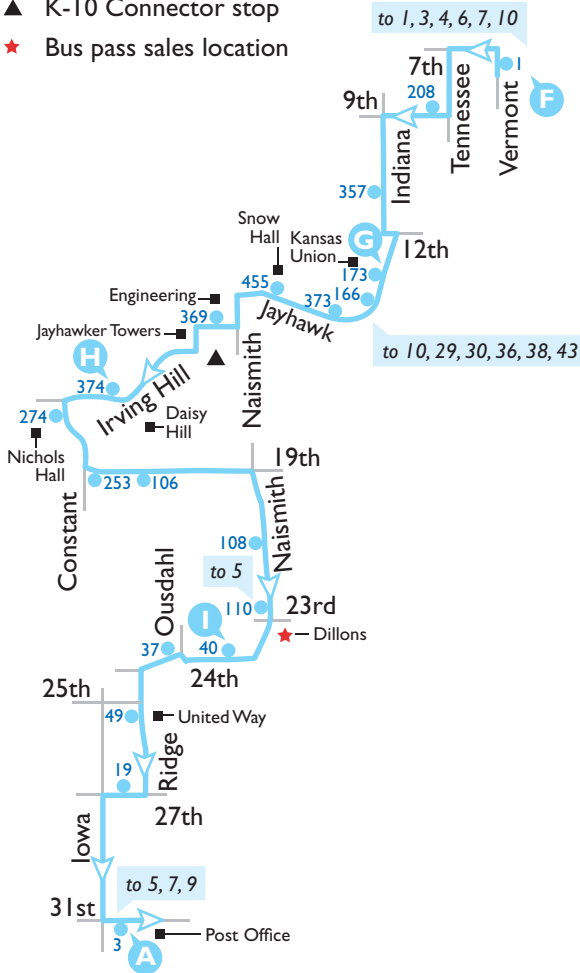

Downtown to KU to 31st & Iowa Southbound

- A** Timing point
- Bus stop
- # Bus stop number
- ▲ K-10 Connector stop
- ★ Bus pass sales location

SOUTHBOUND

A Fall & Spring Semesters Classes in Session (M-F)

	F 7th & Vermont	G Kansas Union	H Engel & Irving Hill	I 24th & Naismith	A 31st & Iowa
AM	6:31	6:38	6:48	6:56	7:03
	7:01	7:08	7:18	7:26	7:33
	7:31	7:38	7:48	7:56	8:03
	8:01	8:08	8:18	8:26	8:33
	8:31	8:38	8:48	8:56	9:03
	9:01	9:08	9:18	9:26	9:33
	9:31	9:38	9:48	9:56	10:03
	10:01	10:08	10:18	10:26	10:33
	10:31	10:38	10:48	10:56	11:03
	11:01	11:08	11:18	11:26	11:33
	11:31	11:38	11:48	11:56	12:03
PM	12:01	12:08	12:18	12:26	12:33
	12:31	12:38	12:48	12:56	1:03
	1:01	1:08		1:26	1:33
	1:31	1:38		1:56	2:03
	2:01	2:08		2:26	2:33
	2:31	2:38	See note.	2:56	3:03
	3:01	3:08		3:26	3:33
	3:31	3:38		3:56	4:03
	4:01	4:08		4:26	4:33
	4:31	4:38		4:56	5:03
	5:01	5:08		5:26	5:33
	5:31	5:38	5:48	5:56	6:03
	6:01	6:08	6:18	6:26	6:33
	6:31	6:38	6:48	6:56	7:03
	7:01	7:08	7:18	7:26	7:33
	7:31	7:38	7:48	7:56	8:03

NOTE: Engel & Irving Hill

Because of overcrowding, Route 11 southbound will not stop at Engel & Irving Hill from 1:00 p.m. to 5:30 p.m. Monday through Friday on A Schedule only. Riders traveling southbound from campus should use Route 43 during this time. Policy applies to Route 11 southbound only; northbound route is not affected.

This route operates Monday–Saturday, except holidays: New Year’s Day, Memorial Day, Independence Day, Labor Day, Thanksgiving Day, and Christmas Day. It follows B Schedule on Saturdays, Class Breaks, and Summer Semester.